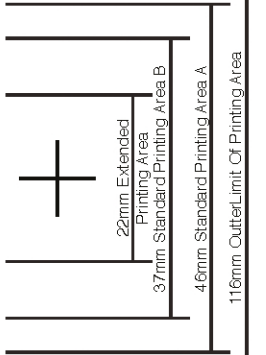

CMYK

White Basecoat

VIRTUAL DJ

INSTALL CD

2010 Atomix Productions - All Rights Reserved

22mm Extended
Printing Area

37mm Standard Printing Area B

46mm Standard Printing Area A

116mm Outer Limit Of Printing Area